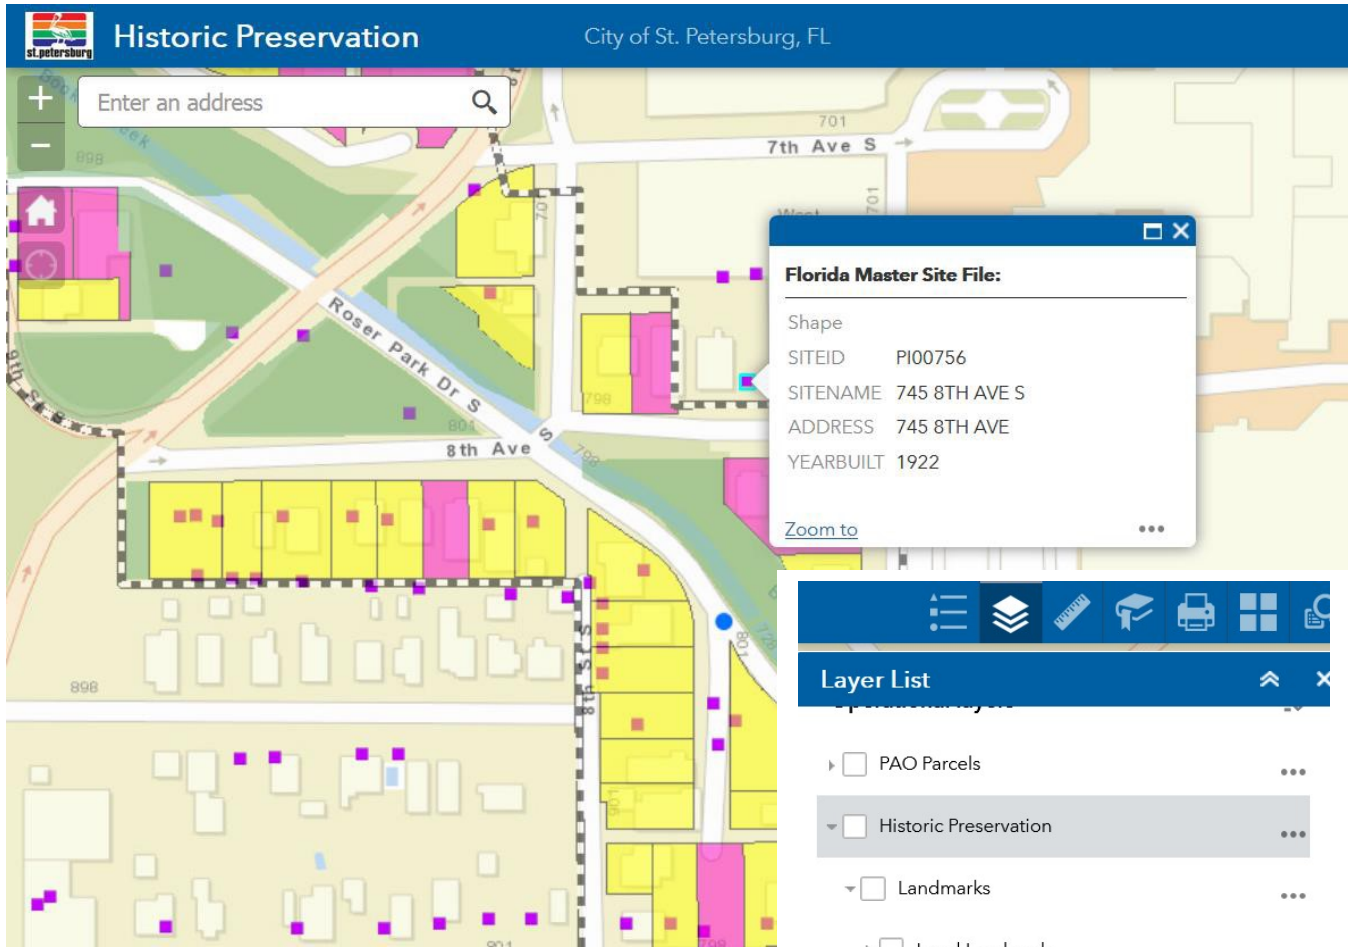

HISTORIC PRESERVATION MAP MODULE

In order to identify the status of your property, please visit the City of St. Petersburg's Historic Preservation map module, an interactive mapping feature:

1. [Link to the Historic Preservation Map](#)
2. Click on the following icon to reveal information layers: 
3. Click on the small arrow to the left of each check box reveal additional sub-layers of information
4. Click on the checkbox to activate a layer for viewing on the interactive map
5. Enter your street address into the search box at the upper left corner or zoom tools